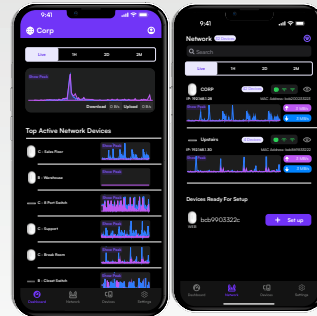

For More Information

Visit the Wiretech Audio Video website at wiretechav.com

Visit our website for more case studies at alta.inc/case-studies

Download the Alta Networks mobile app by clicking the appropriate button below