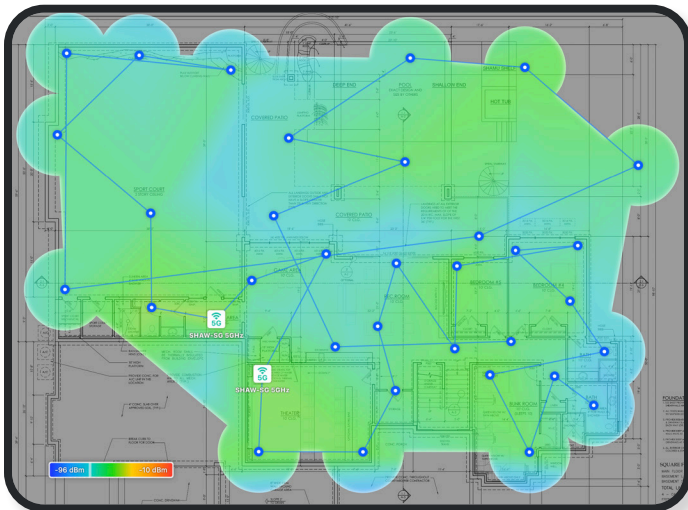

Basement Area Coverage with Araknis Products