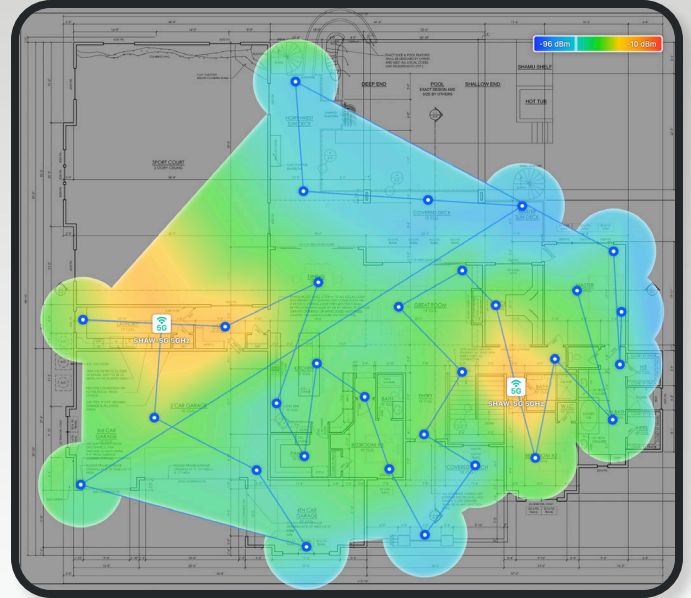

Main Area Coverage with Alta Labs Products