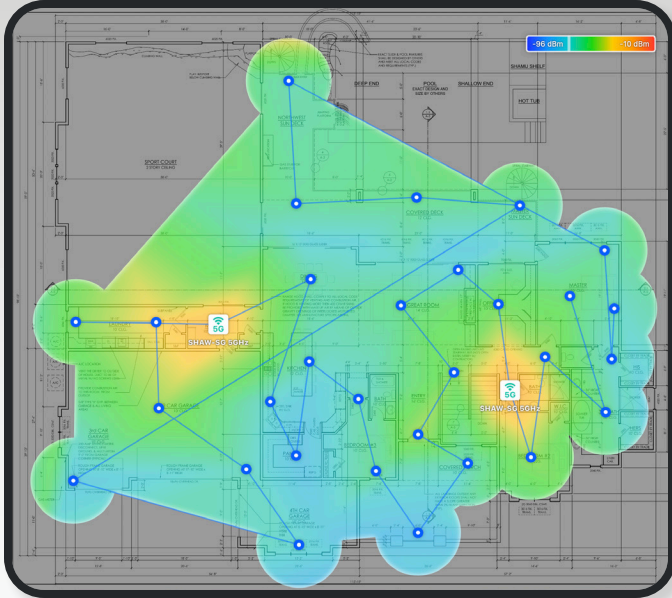

CASE STUDY:
RESIDENTIAL UPGRADE

Main Area Coverage with Araknis Products