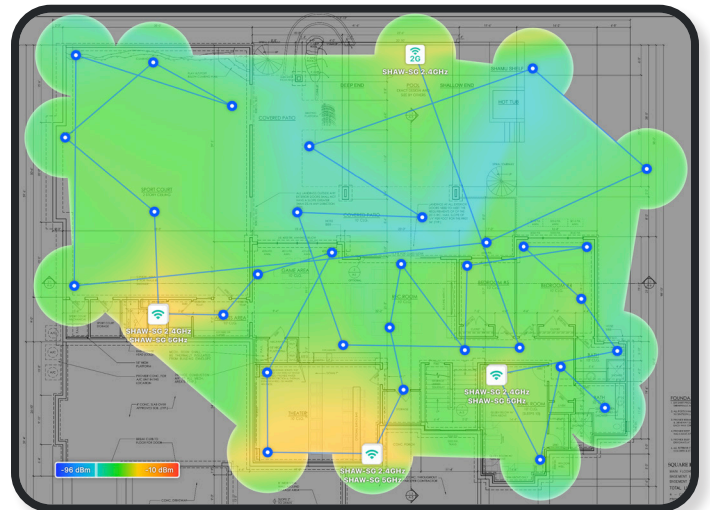

CASE STUDY:
RESIDENTIAL UPGRADE

Main Area Coverage with Araknis Products

Main Area Coverage with Alta Labs Products

Basement Area Coverage with Araknis Products

Basement Area Coverage with Alta Labs Products

CASE STUDY:
RESIDENTIAL UPGRADE

AP6-Pro Outdoor Installed at Residence

AP6-Pro Installed in Home Theater

“With Alta Labs products, It takes me about 20 minutes to get a full network up and running smooth.”

- Brycen Schwiermann, Programmer, Installer, and Network Technician - Wiretech Audio Video

The Alta Labs solution was more responsive, easier to configure, deploy, and manage remotely. As illustrated in the heat maps, coverage improved substantially. Throughput now approaches 800 Mbps throughout the home. The homeowner is thrilled with the performance and is able to successfully conduct business from anywhere in his home.