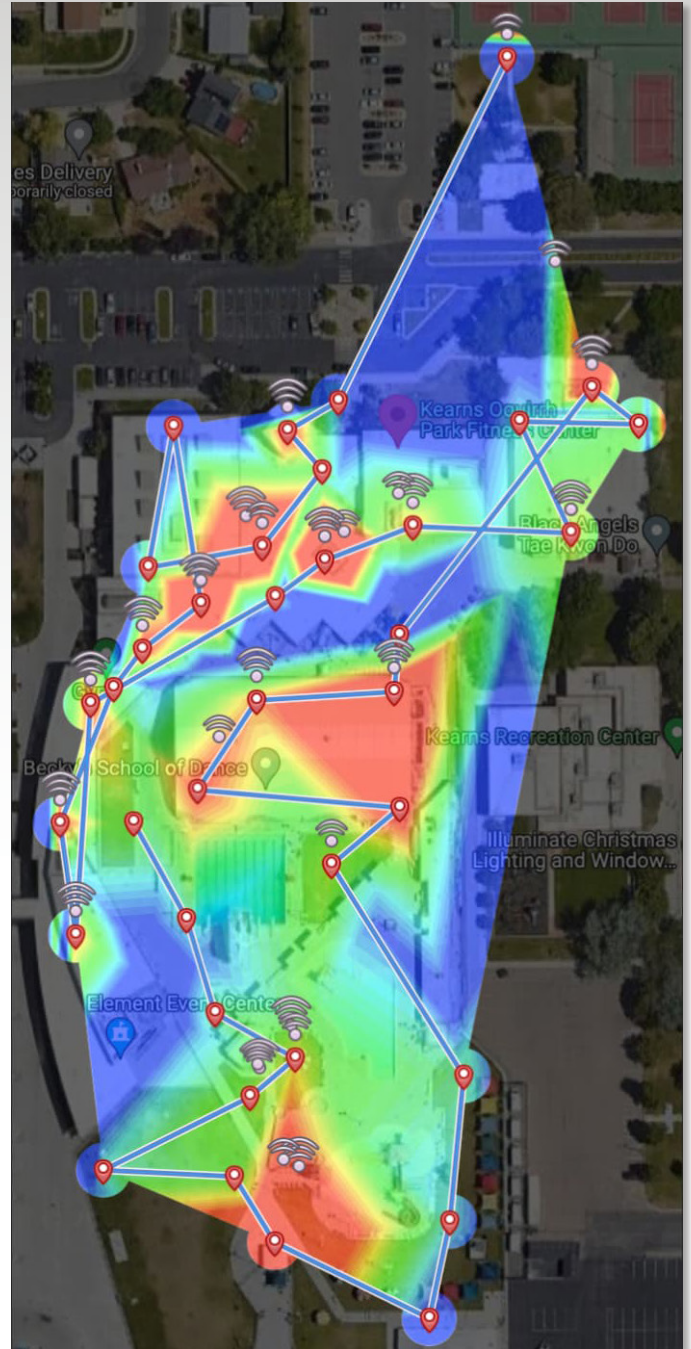

"It's been so good that people come here just for the WiFi... Our guests need top notch WiFi"

- Kurt "Q" Cusick, Systems Administrator,
Executech / KOPFC

KEARNS OQUIRRH PARK FITNESS CENTER

CASE STUDY: **KOPFC**

Network Coverage - Before

Network Coverage - After

KEARNS OQUIRRH PARK FITNESS CENTER

CASE STUDY: KOPFC

Installing an AP6-Pro

AP6-Pro Installation Outdoors under Overhang

AP6-Pro Installation

"Consistency and speeds, that's all my clients really care about"