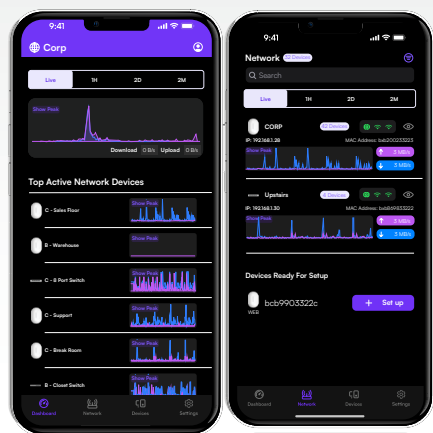

Alta Networks Utilities

192 N. Old Highway 91 Unit 1
Hurricane, UT 84737
www.alta.inc