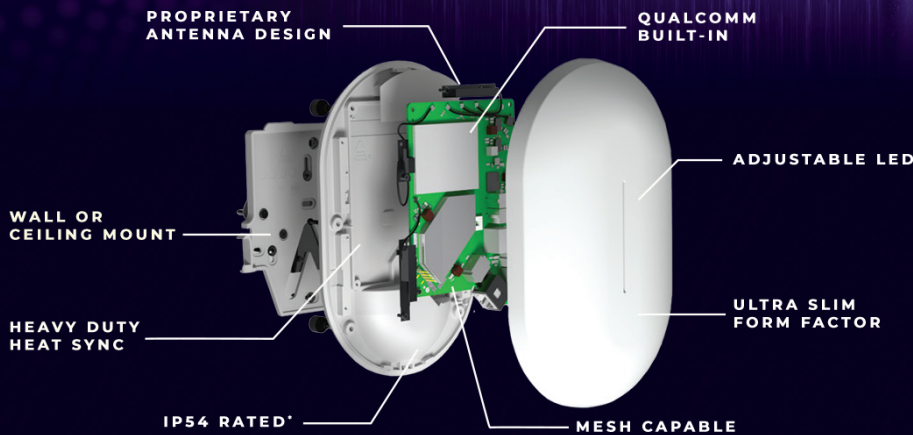

AVoIP READY

AVProEdge
WORKS WITH MXNET1G

HIGH-PERFORMANCE WIFI 6 ACCESS POINTS

AP6

AP6-PRO

IP68 RATED

*AP6-PRO

[A] CONTROL™ MANAGEMENT PLATFORM

Real-Time Status

Scalable Multi-Site Management

Internet Access Scheduling

Cloud or Local Management

Dashboard Customization

Advanced Filtering

CLOUD OR LOCAL

Alta Networks Utilities